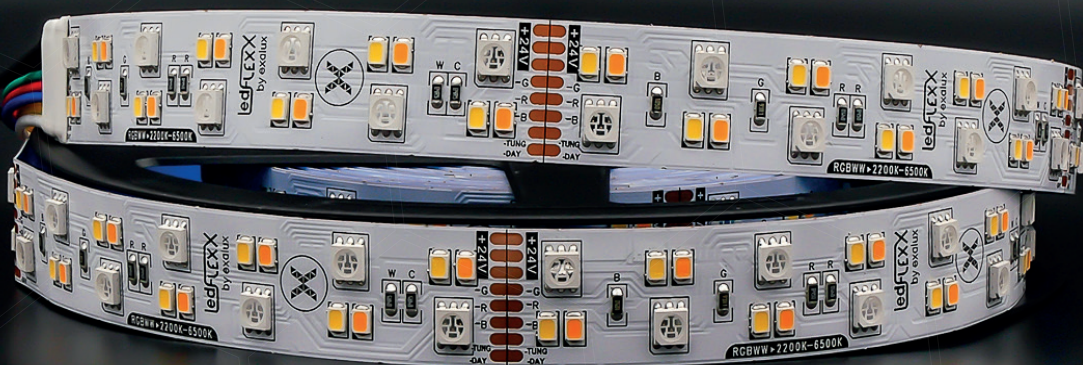

# TAPE20-SMD5050.2835-RGBTW2265-W33-24

# CINE SERIES

95  
CRI

33  
W/M

24  
VDC

## TECHNICAL SPECIFICATIONS

Number Led/M	189
Power W/m	33W
Ribbon Width	20mm
CRI (Ra) min	95
Max length(10% voltage drop)	5m
Cut Size	112mm
Adhésive Tape	3M 200MP

P/N	CCT/ Colour	CRI (Ra)	Power (W/M)	Efficacy LM/W	LM/M	Working voltage	IP Rated
TAPE20-SMD5050.2835-RGBTW2265-W33-24 SKU : FLX.000.014	2200K ± 5%	95	8.9 ± 5%	79.67 ± 5%	707 ± 5%	24VDC	IP20
	6500K ± 5%		8.9 ± 5%	107.48 ± 5%	954 ± 5%		
	RED 620nm		4.6 ± 5%	-	-		
	GREEN 520nm		5.4 ± 5%	-	-		
	BLUE 460nm		4.7 ± 5%	-	-		