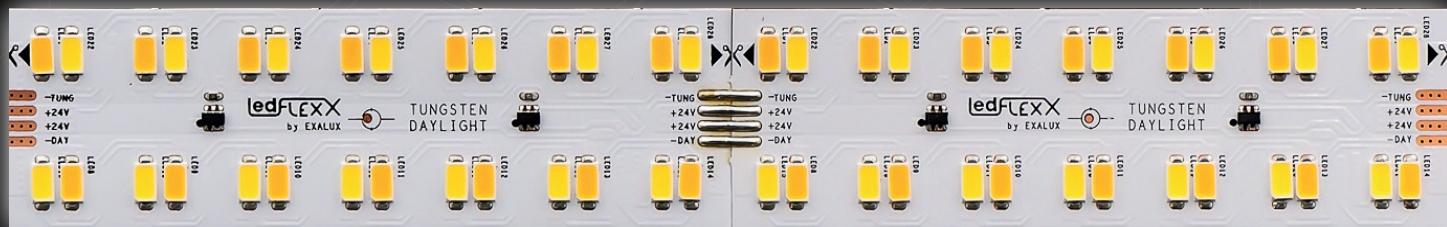

exalux

TAPE30-SMD5730-TW2765-W110-24

CINE SERIES

95
CRI

110
W/M

24
VDC

TECHNICAL SPECIFICATIONS

Number Led/strip	168
Power W/strip	110W
Ribbon Width	27.5mm
CRI (Ra) min	95
Strip length	564mm
Cut Size	94mm
Adhésive Tape	-

P/N	CCT/ Colour	CRI (Ra)	Power (W/M)	Efficacy LM/W	LM/M	Working voltage	IP Rated
TAPE30-SMD5730-TW2765-W110-24 SKU : FLX.000.018	2700K ± 5% 6500K ± 5%	95	60 ± 5% 49 ± 5%	78 ± 5% 92 ± 5%	4 695 ± 5% 4 500 ± 5%	24VDC	IP20